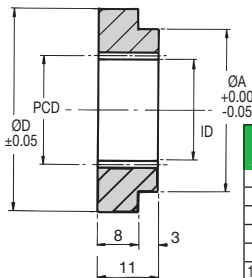

Torque is dependent upon the type of pinions used.

DISCOUNTS

Steel IN		Plastic ZIN	
1 - 5	List	1 - 5	List
6 - 19	-12%	6 - 29	-22%
20 - 39	-25%	30 - 99	-44%
40 - 59	-33%	100 - 399	-47%
60 - 99	-37%	400 - 999	-50%
100 - 200	-42%	1000 - 5000	-53%

Internal Gears Steel & Plastic DP 20

PART NUMBER		TEETH	PCD (mm)	ID (mm)	ØD (mm)	ØA (mm)	PRICE EACH 1 - 5	
STEEL IN	PLASTIC ZIN						STEEL IN	PLASTIC ZIN
IN20-40	ZIN20-40	40	50.80	48.26	75	70	£37.47	£26.97
IN20-41	ZIN20-41	41	52.07	49.53	75	70	£37.85	£27.25
IN20-42	ZIN20-42	42	53.34	50.80	75	70	£38.28	£27.54
IN20-43	ZIN20-43	43	54.61	52.07	75	70	£38.65	£27.86
IN20-44	ZIN20-44	44	55.88	53.34	75	70	£39.05	£28.13
IN20-45	ZIN20-45	45	57.15	54.61	75	70	£39.47	£28.40
IN20-46	ZIN20-46	46	58.42	55.88	75	70	£39.79	£28.61
IN20-47	ZIN20-47	47	59.69	57.15	75	70	£40.21	£28.91
IN20-48	ZIN20-48	48	60.96	58.42	100	94	£40.66	£29.28
IN20-49	ZIN20-49	49	62.23	59.69	100	94	£40.99	£29.52
IN20-50	ZIN20-50	50	63.50	60.96	100	94	£41.36	£29.73
IN20-51	ZIN20-51	51	64.77	62.23	100	94	£41.69	£30.01
IN20-52	ZIN20-52	52	66.07	63.50	100	94	£42.02	£30.20
IN20-53	ZIN20-53	53	67.31	64.77	100	94	£42.39	£30.46
IN20-54	ZIN20-54	54	68.58	66.04	100	94	£42.68	£30.74
IN20-55	ZIN20-55	55	69.85	67.31	100	94	£43.04	£30.96
IN20-56	ZIN20-56	56	71.12	68.58	100	94	£43.36	£31.21
IN20-57	ZIN20-57	57	72.39	69.85	100	94	£43.73	£31.42
IN20-58	ZIN20-58	58	73.66	71.12	100	94	£44.04	£31.70
IN20-59	ZIN20-59	59	74.93	72.39	100	94	£44.36	£31.93
IN20-60	ZIN20-60	60	76.20	73.66	100	94	£44.68	£32.15
IN20-62	ZIN20-62	62	78.74	76.20	100	94	£45.08	£32.40
IN20-64	ZIN20-64	64	81.28	78.74	100	94	£45.43	£32.66
IN20-65	ZIN20-65	65	82.55	80.01	100	94	£45.71	£32.88
IN20-66	ZIN20-66	66	83.82	81.28	100	94	£46.08	£33.11
IN20-68	ZIN20-68	68	86.36	83.82	100	94	£46.45	£33.37
IN20-70	ZIN20-70	70	88.90	86.36	100	94	£47.09	£33.88
IN20-80	ZIN20-80	80	101.60	99.06	150	125	£70.66	£50.88
IN20-100	ZIN20-100	100	127.00	124.46	175	150	£78.19	£56.31
IN20-120	ZIN20-120	120	152.40	149.86	200	175	£94.27	£67.83
IN20-150	ZIN20-150	150	190.50	187.96	250	225	£106.04	£76.34
IN20-160	ZIN20-160	160	203.20	200.66	250	225	£141.05	£101.57

17.14

Unit 14, Foxwood Ind. Park, Foxwood Rd. Chesterfield, Derbyshire S41 9RN
Telephone +44(0)1246 268080 Fax +44(0)1246 260003