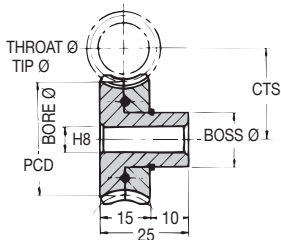

Materials **Anti-backlash Wormwheels**

STD : Phosphor Bronze PB2

SPECIAL TEETH : between 40 - 95

1.5 MOD

DISCOUNTS

1 - 5	List Price
6 - 19	- 12%
20 - 39	- 25%
40 - 59	- 33%
60 - 99	- 37%
100 - 200	- 42%

TORQUE CHECK	50 TEETH x 1000 R.P.M. INPUT
variations at back	with std worm
TORQUE Nm	1.74
K.W.	0.0034

20° Pressure Angle

Anti-backlash

PART NUMBER	TEETH	PCD (mm)	CTS (mm)	THROAT Ø (mm)	TIP Ø (mm)	BOSS Ø (mm)	BORE Ø (mm)	PRICE EACH 1-5
ABM1.5-40	40	60.00	40.00	63.00	64.50	30	15	£104.47
ABM1.5-42	42	63.00	41.50	66.00	67.50	30	15	£119.04
ABM1.5-44	44	66.00	43.00	69.00	70.50	30	15	£133.60
ABM1.5-45	45	67.50	43.75	70.50	72.00	30	15	£148.19
ABM1.5-48	48	72.00	46.00	75.00	76.50	30	15	£162.69
ABM1.5-50	50	75.00	47.50	78.00	79.50	30	15	£177.27
ABM1.5-52	52	78.00	49.00	81.00	82.50	30	15	£191.83
ABM1.5-54	54	81.00	50.50	84.00	85.50	30	15	£206.38
ABM1.5-55	55	82.50	51.25	85.50	87.00	30	15	£215.56
ABM1.5-58	58	87.00	53.50	90.00	91.50	30	15	£224.78
ABM1.5-60	60	90.00	55.00	93.00	94.50	30	15	£233.97
ABM1.5-62	62	93.00	56.50	96.00	97.50	30	15	£243.15
ABM1.5-64	64	96.00	58.00	99.00	100.50	30	15	£252.36
ABM1.5-65	65	97.50	58.75	100.50	102.00	30	15	£261.47
ABM1.5-68	68	102.00	61.00	105.00	106.50	30	15	£279.21
ABM1.5-70	70	105.00	62.50	108.00	109.50	30	15	£296.83
ABM1.5-72	72	108.00	64.00	111.00	112.50	30	15	£314.18
ABM1.5-74	74	111.00	65.50	114.00	115.50	30	15	£332.41
ABM1.5-75	75	112.50	66.25	115.50	117.00	30	15	£350.11
ABM1.5-78	78	117.00	68.50	120.00	121.50	30	15	£367.87
ABM1.5-80	80	120.00	70.00	123.00	124.50	30	15	£385.63
ABM1.5-82	82	123.00	71.50	126.00	127.50	30	15	£409.47
ABM1.5-85	85	127.50	73.75	130.50	132.00	30	15	£429.37
ABM1.5-88	88	132.00	76.00	135.00	136.50	30	15	£451.26
ABM1.5-90	90	135.00	77.50	138.00	139.50	30	15	£473.12
ABM1.5-92	92	138.00	79.00	141.00	142.50	30	15	£494.97
ABM1.5-95	95	142.50	81.25	145.50	147.00	30	15	£516.90